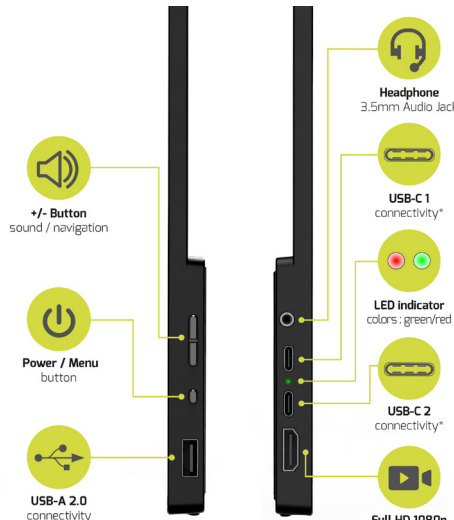

HU FULL HD LCD NOMAD KÉPERNYŐ

PL MONITOR NOMAD LCD FULL HD

SK LCD OBRAZOVKA FULL HD NOMAD

CS MONITOR FULL HD LCD NOMAD

AR شاشة نوماد LCD بجودة كاملة فائقة الوضوح

SL ZASLON LCD FULL HD NOMAD

IPS Ultra-wide Viewing Angles

HDR Technology

FHD 1080p

Ultra-light weight

USB-C

Ultra Portable

TECHNICAL SPECIFICATIONS

PRODUCT NAME	PORTABLE MONITOR FHD - NON TOUCH
REF - EAN	15.6" : 902101 - 3 56704 902101 6
SPECIFICATIONS	Video · Resolution: 1920 x 1080p / 60Hz (Full HD) · Aspect ratio: 16:9 · Screen type: LCD Audio · Integrated speakers · Power : 2x 1W (8Ω) Power/Menu button; + button; - button Power Delivery™: 5V≡3A, 9V≡3A, 12V≡3A, 15V≡3A, 20V≡3.25A Connectivity : 2x USB-C, 1x Standard HDMI (1.4), 1x USB-A 2.0, 1x 3.5mm Audio Jack port
CONTENTS	1 portable Monitor Full HD 1080p 1 cable USB-C to USB-C (1m/3.3ft) 1 cable HDMI to HDMI (1.5m/4.9ft) 1 cable USB-A to USB-C (1.5m/4.9ft) 1 AC power adapter EU + UK 1 protective neoprene sleeve 1 user manual
COMPATIBILITY	Windows® & macOS®
PRODUCT DIMENSIONS Width x Height x Depth	15.6" : 35,7 x 21,5 x 0,6/1,2 cm
PRODUCT WEIGHT	15.6" : 590 gr
PACKAGED DIMENSIONS Width x Height x Depth	15.6" : 46,2 x 26,3 x 5,8 cm
PACKAGED WEIGHT	15.6" : 1800 gr
PCB	5
MATERIAL	ABS + PCBA + LCD
COUNTRY OF ORIGIN	China
WARRANTY	2 years warranty

*The display must be connected to an AC adapter to allow Power Delivery™
**The computer's USB-C port must support DisplayPort™ Alternative mode to allow video to be played
***When connected via HDMI, the use of the AC adapter is required